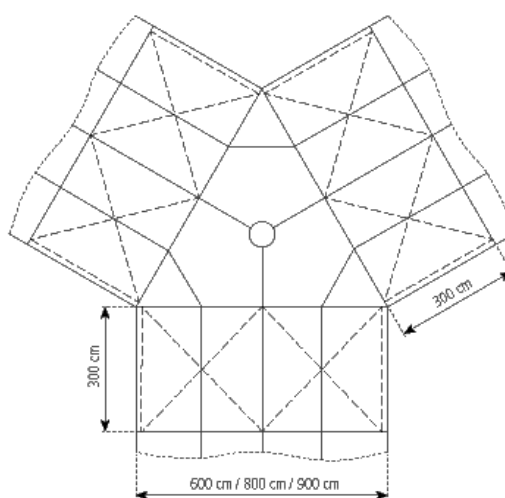

Note

All Mega variations fit 6 m, 8 m and
9 m standard party tents

RÖDER Zelt- und Veranstaltungsservice GmbH
63654 Büdingen Fon: +49 06049 700-0
Verkauf: Am Lautenstein Fax: +49 06049 700-339
Vermietung: An den Ellern Fon: +49 06049 700-309
HRB 3261, Friedberg UST.-IdNr.: DE 112607812

Geschäftsführer:
Rüdiger Blasius
Jens Brüggemann
St.-Nr.: 20 242 70249

Bank:
WGZ Bank eG
KBC Bank DTLD AG
Fortis Bank
Duns-Nr.: 32-239-9494

IBAN BLZ Konto
DE73 400 600 00 0000 772 633
DE86 500 203 00 0000 295 086
DE15 370 106 00 1102 421 161
info@r-zs.com

SWIFT/BIC
GENO DE MS
BANV DE HB 500
GEBADE 33
www.r-zs.com