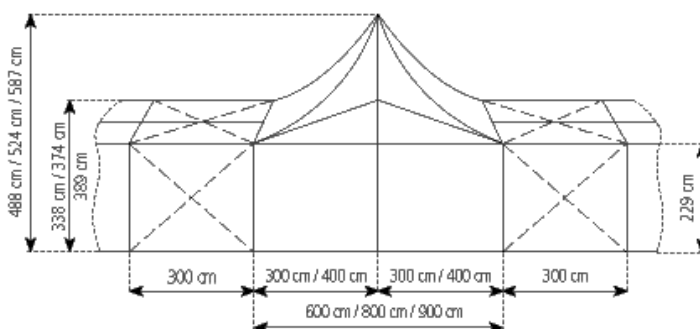

Note

All Mega variations fit 6 m, 8 m and
9 m standard party tents

RÖDER Zelt- und Veranstaltungsservice GmbH
63654 Büdingen Fon: +49 06049 700-0
Verkauf: Am Lautenstein Fax: +49 06049 700-339
Vermietung: An den Ellern Fon: +49 06049 700-309
HRB 3261, Friedberg UST.-IdNr.: DE 112607812

Geschäftsführer:
Rüdiger Blasius
Jens Brüggemann
St.-Nr.: 20 242 70249

Bank:
WGZ Bank eG
KBC Bank DTLD AG
Fortis Bank
Duns-Nr.: 32-239-9494

IBAN BLZ Konto
DE73 400 600 00 0000 772 633
DE86 500 203 00 0000 295 086
DE15 370 106 00 1102 421 161
info@r-zs.com

SWIFT/BIC
GENO DE MS
BANV DE HB 500
GEBADE 33
www.r-zs.com